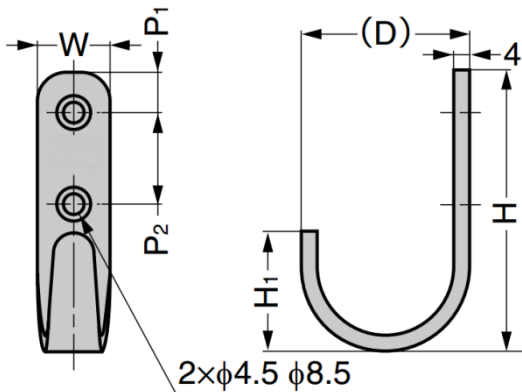

GXL-HJT Stainless Steel Hook

Parts Included

- Raised countersunk head wood screw 4.1×16 (SUS)

| Part No. | Material | Finish | D | W | H | H ₁ | P ₁ | P ₂ | Load Capacity |
|-------------|---------------------|------------------|----|------|----|----------------|----------------|----------------|----------------|
| GXL-HJT55M | Stainless Steel 304 | Polished | 33 | 15.5 | 55 | 23 | 8 | 19 | 200 N 20 kg |
| GXL-HJT55TT | | Satin + Polished | | | | | | | |
| GXL-HJT70M | | Polished | 43 | 18.5 | 70 | 30 | 10 | 23 | |
| GXL-HJT70TT | | Satin + Polished | | | | | | | |

GHJT Stainless Steel Hook

Features

- Available in newly launched matt black colour

Parts Included

- Raised countersunk head wood screw 4.1×16 (SUS)

| Part No. | Material | Finish | D | W | H | H ₁ | P ₁ | P ₂ | Load Capacity |
|------------|---------------------|---------------|----|----|----|----------------|----------------|----------------|----------------|
| GHJT-55S | Stainless Steel 304 | Polished | 33 | 15 | 55 | 23 | 8 | 19 | 200 N 20 kg |
| GHJT-55SBL | | Paint / Black | | | | | | | |
| GHJT-70S | | Polished | 43 | 18 | 70 | 30 | 10 | 23 | |
| GHJT-70SBL | | Paint / Black | | | | | | | |