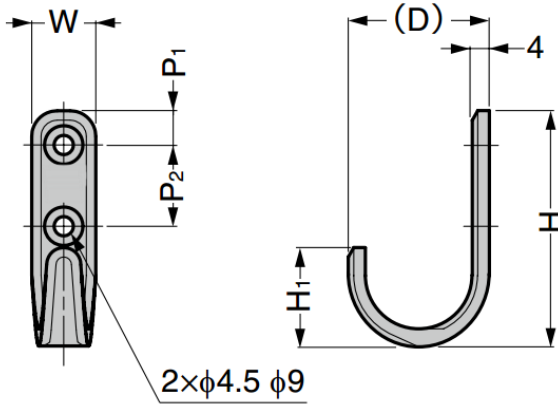

GXL-HJT Stainless Steel Hook

Parts Included

- Raised countersunk head wood screw 4.1×16 (SUS)

| Part No. | Material | Finish | D | W | H | H ₁ | P ₁ | P ₂ | Load Capacity |
|-------------|---------------------|------------------|----|------|----|----------------|----------------|----------------|----------------|
| GXL-HJT55M | Stainless Steel 304 | Polished | 33 | 15.5 | 55 | 23 | 8 | 19 | 200 N 20 kg |
| GXL-HJT55TT | | Satin + Polished | | | | | | | |
| GXL-HJT70M | | Polished | 43 | 18.5 | 70 | 30 | 10 | 23 | |
| GXL-HJT70TT | | Satin + Polished | | | | | | | |

GHJT Stainless Steel Hook

Features

- Available in newly launched matt black colour

Parts Included

- Raised countersunk head wood screw 4.1×16 (SUS)

| Part No. | Material | Finish | D | W | H | H ₁ | P ₁ | P ₂ | Load Capacity |
|------------|---------------------|---------------|----|----|----|----------------|----------------|----------------|----------------|
| GHJT-55S | Stainless Steel 304 | Polished | 33 | 15 | 55 | 23 | 8 | 19 | 200 N 20 kg |
| GHJT-55SBL | | Paint / Black | | | | | | | |
| GHJT-70S | | Polished | 43 | 18 | 70 | 30 | 10 | 23 | |
| GHJT-70SBL | | Paint / Black | | | | | | | |